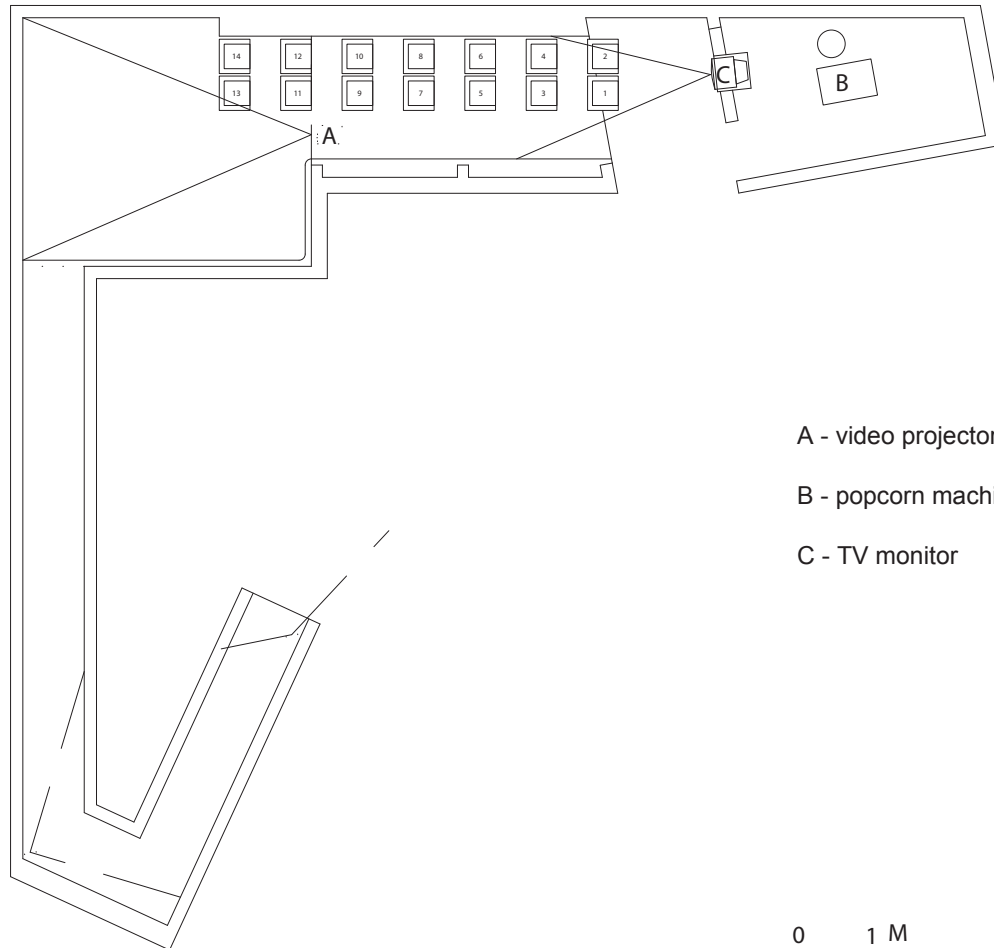

VideoCinemaCity or what to do after 7pm?

section

floor plan

- A - video projector
- B - popcorn machine
- C - TV monitor

0  1 M